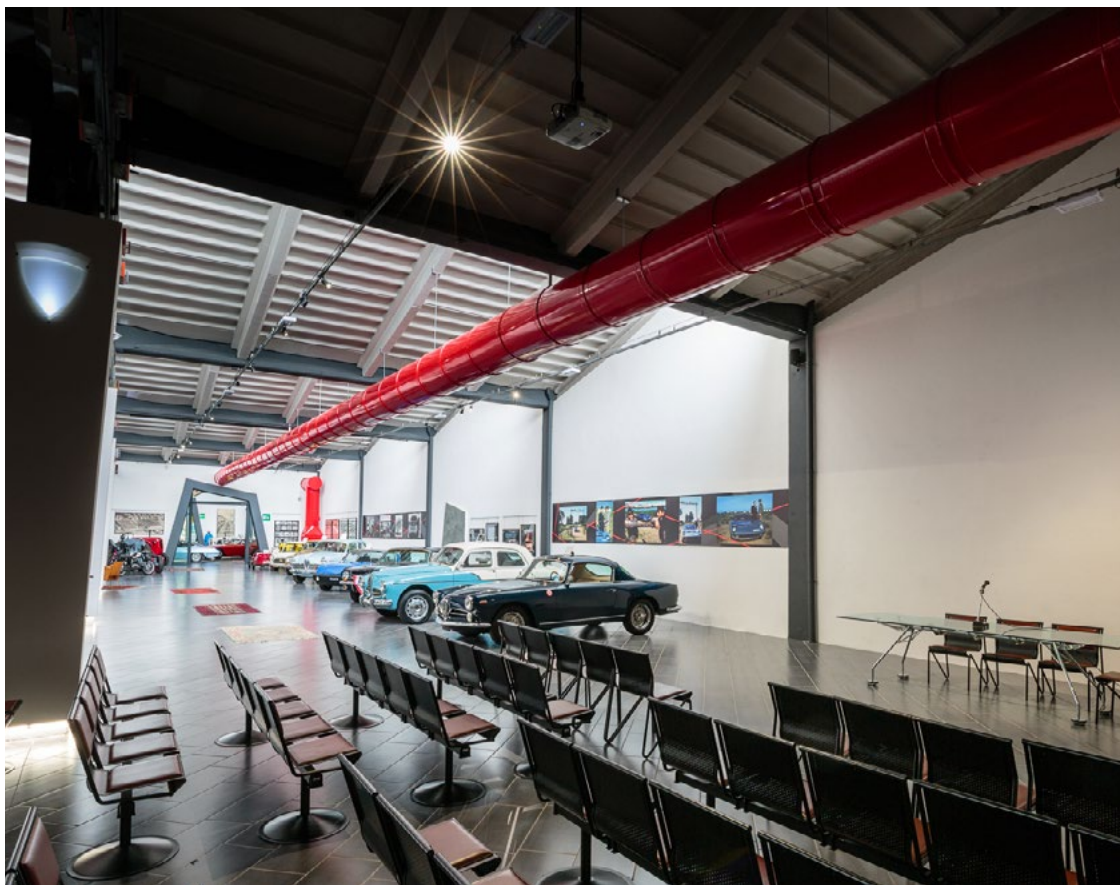

Meeting Rooms Layout

Meeting Rooms	Sqm Area	Theatre	U Shape	Classroom	Boardroom	Banquet	Cocktail	Height (m)	Natural Light
Miura	241	150	90	150	120	150	200	3	YES
Countach	136	90	60	80	60	100	90	3	YES
Historical Icons	161/620	150/450	200	200	200	200	250	5	YES
350 GTV	150	50	50	30	50	50	100	5	YES
Memoriale	317	150	90	150	150	250	150	5	YES
Sala dell'Elicottero	1892	800	300	400	300	800	800	5	YES
Sala Vetri	80	50	30	50	30	50	50	3	YES