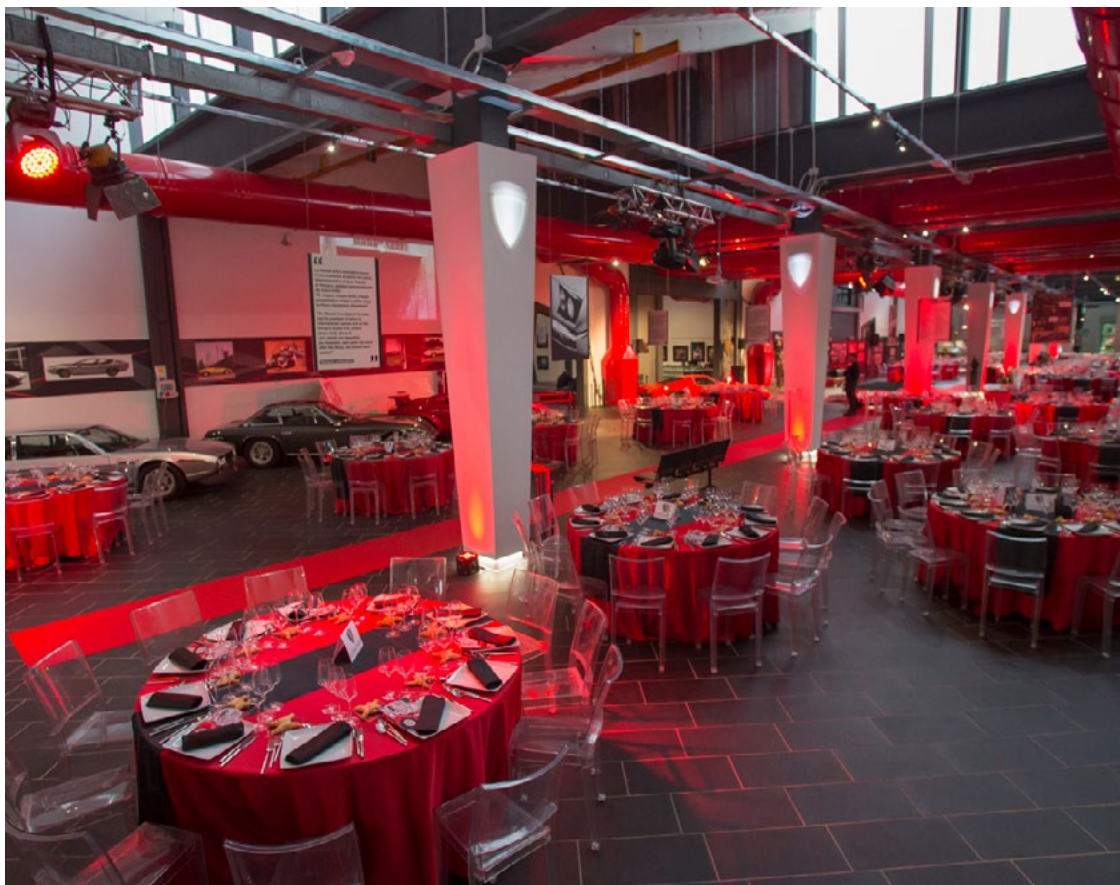

Standard technical equipment

- Wifi, on request
- Audio amplification – in the Historical Icons meeting room is included an audio, video and microphone system
- Airconditioning/Heating
- Direction Cabin (on request)
- Flip Chart (on request)
- Natural Light (different meeting rooms)
- Microphone (on request)
- Mobile/Fixed Stage (on request)
- Platform (on request)
- Podium for speakers (on request)
- PC (on request)
- PLASMA/LED screens (on request)
- Simultaneous translation (on request)
- Video Projector - 3200 ansi lumen - resolution 1024x768 projector 16:9

Other available areas

2 reception areas, cloakroom and outdoor spaces

Disability Access

Yes

Restaurant and Catering

Catering with selected partners

Opening Hours for events

From 07 am to 12 am (extra time possibility)

Night Opening

On request

Live Music

On request