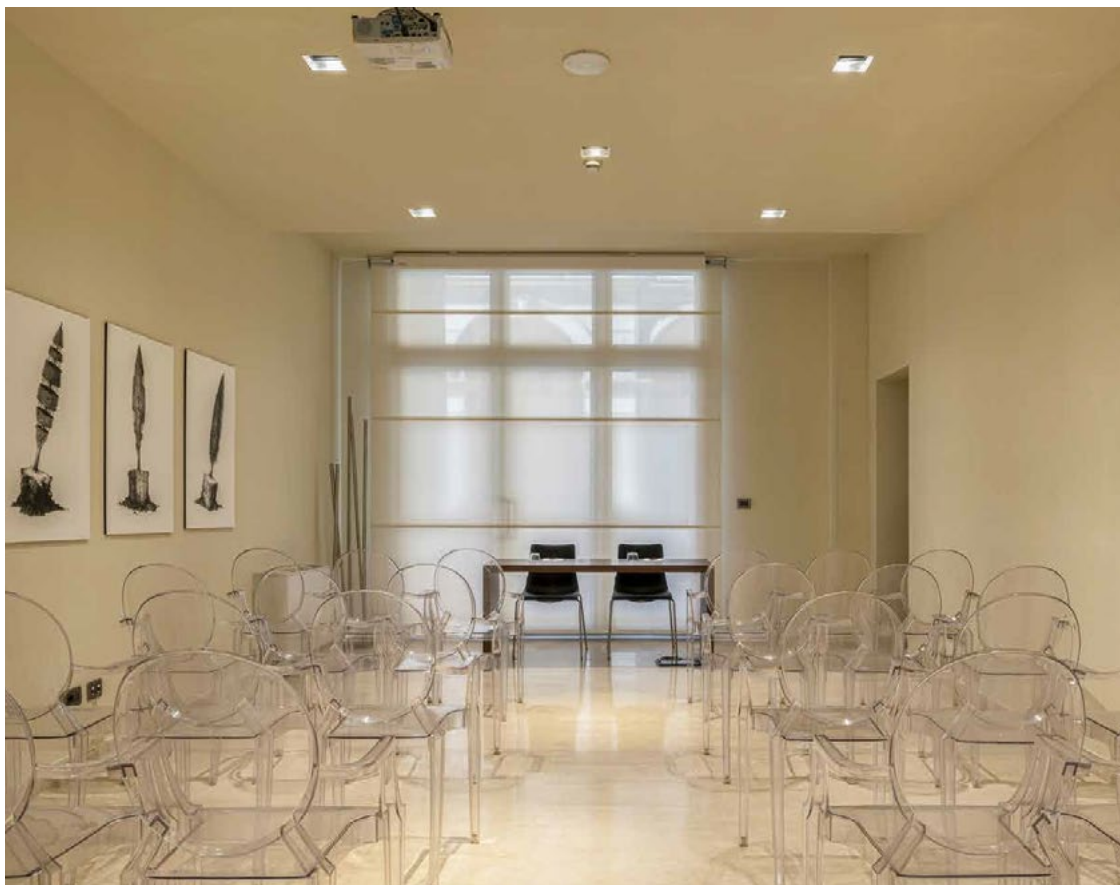

The sensory experience continues and is amplified thanks to environments of incredible charm, like the restaurant Porticoes, located inside the Eden Theater of 19th century, Rocca di Galliera Ex Ice House, the Imperial Suite, the Lounge Bar, Osteria Portici, capable to transport those who observe and live them towards a new dimension.

organizza@iporticihotel.com

<https://www.iporticihotel.com/?lang=en>

Meeting Rooms Layout

Meeting Rooms	Sqm Area	 Theatre	 U Shape	 Classroom	 Boardroom	 Banquet	 Cocktail	Height (m)	Natural Light
Salone delle Feste	200	200	45	80	48	180	250	5	YES
Sala Indipendenza	80	70	34	30	40	/	/	3	YES
Sala Garden I	40	36	20	16	20	/	/	3	YES
Sala Garden II	38	28	16	14	18	/	/	3	YES
Sala Loggione	24	18	10	14	14	/	/	3	YES
Sala Montagnola	30	17	-	14	14	/	/	3	YES
Sala Academy*	100	/	/	42	/	/	/	4	YES

Other available areas

Eden Theater, 14th centuryFormer Ice House , dedicated foyer in the Hall, possibility of corporate team building and training courses at [Portici Academy.](#)

Disability Access

Yes

Rooms