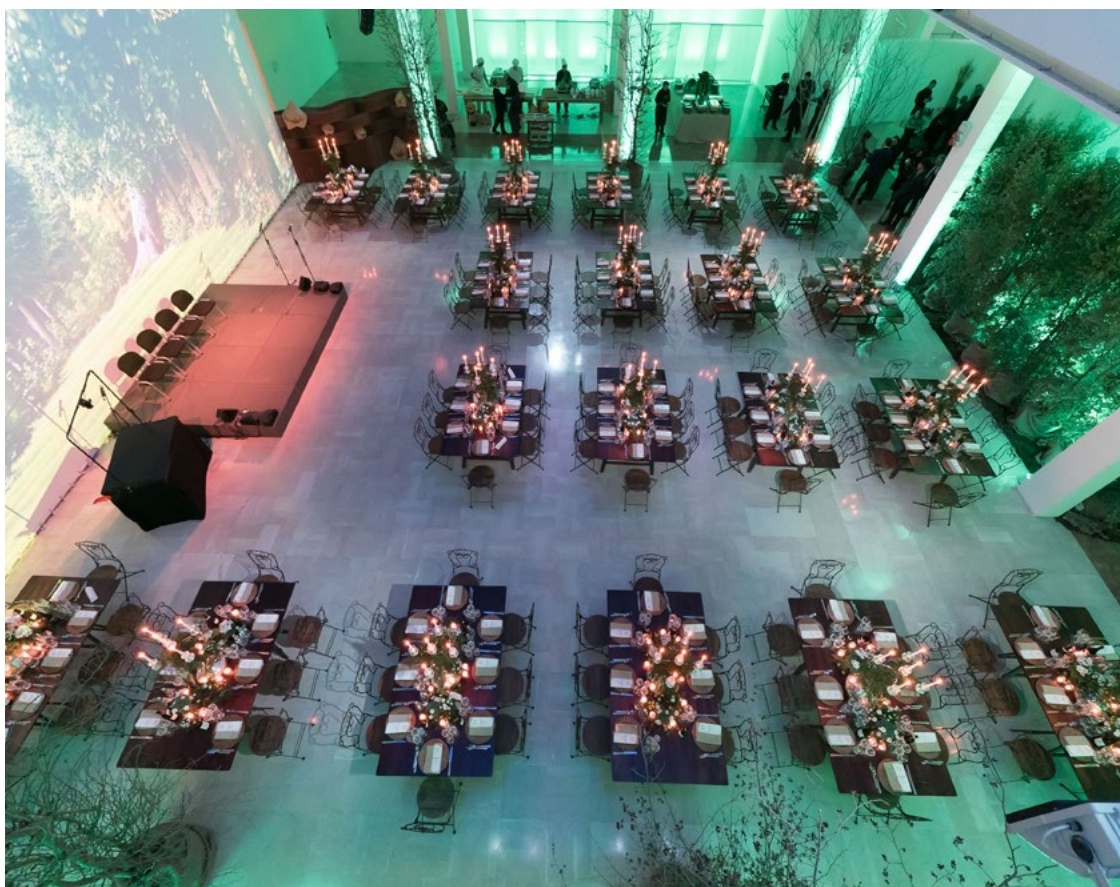

Bologna Congress Center

Overview

Set in one of Europe's most important exhibition centers, the BOLOGNA CONGRESS CENTER is composed of three structures with internal modular spaces, for 10,000 square meters in total. A modern and refined atmosphere, perfect for welcoming events of any kind and extent: meetings, conventions, congresses, exhibitions, fairs. The location is equipped with the most advanced technologies and a contemporary design in all rooms, including the multifunctional space of the Palazzo dei Congressi (inside which the Europa Auditorium also hosts a rich theatre season), the EX GAM (Modern Art Gallery) and the new multifunctional Exhibition Hall

Meeting Rooms Layout

Meeting Rooms	Sqm Area	 Theatre	 U Shape	 Classroom	 Boardroom	 Banquet	 Cocktail	Height Mt	Natural Light
EXHIBITION HALL	2800	2048	-	1000	-	1700	2200	3	yes
PALAZZO DEI CONGRESSI:									
Sala Europa	1500	1700	-	-	-	-	-	3	/
Sala Italia	520	-	-	-	-	-	-	3	yes
Sala Emilia (Sala Bianca+Sala Avorio)	510	350	20	180	-	250	300	3	yes
Foyer Europa	950	-	-	-	-	800	800	3	yes
Salette Modulari (7 moduli)	250	200	-	100	-	150	200	3	yes
EX GAM:									
Sala Magenta A	340	300	-	150	-	250	300	3	yes
Sala Magenta B	170	140	-	70	-	120	150	3	yes
Sala Indaco	170	140	-	80	-	100	150	3	/
Sala Cobalto	140	80	-	40	-	60	80	3	yes
Sala Celeste	110	80	-	40	-	50	80	3	/
Foyer 1 Piano	920	700	-	300	-	800	960	3	yes
Foyer 2 Piano	800	-	-	-	-	600	750	3	yes